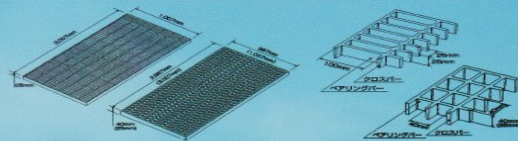

FRP Grating