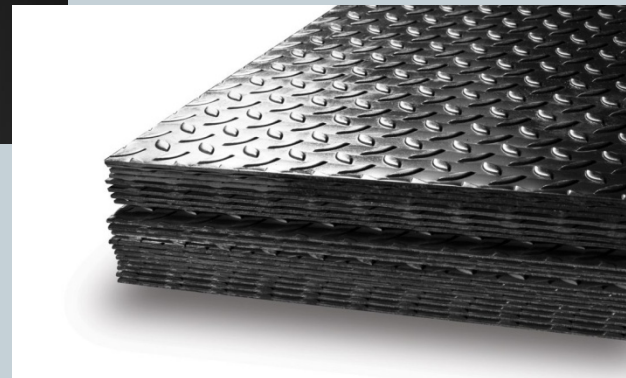

Rain shooter

It is a simple culvert that is developed for drainage, made of steel, and easy to install. It is a very light weight and superior grating.

Wine glass

It is a wine glass shape of steel filled with a resin concrete. This type of grating delivers a unique, colorful and non-slip grating which can be made to match the surrounding environment.

FRP Grating

FRP Grating is made by Fiber Reinforced Plastic. The feature are light weight, high corrosion resistance for rust and chemicals. It can be used for design panel because it is electric insulation and its clearness as transparency.

Stainless Grating

Rain shooter

Wineglass

FRP Grating

CHECKER PLATE

PROTECTOR SHEET

MODULAR SYSTEM

SHEAR WALL FORM WORK