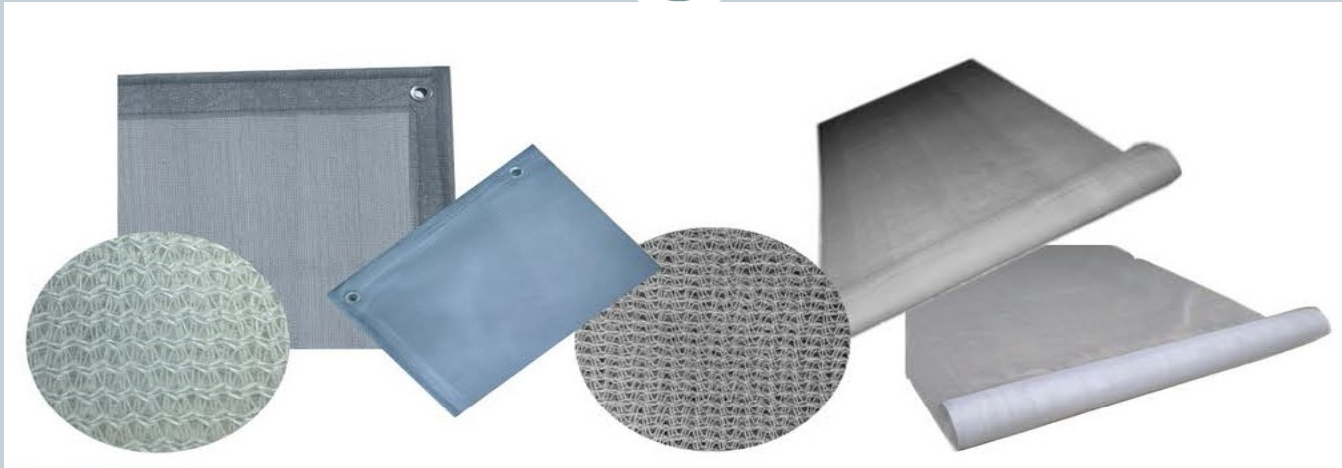

PROTECTOR SHEET