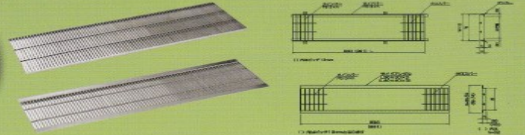

Grating

Stainless Grating